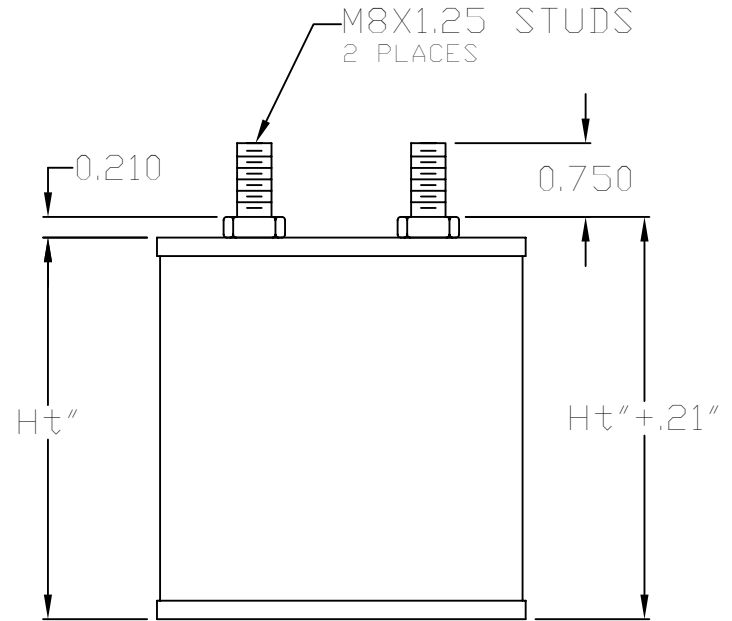

1/4-28 female threaded  
low profile @ spacing of  
1.25 and 2"

M8 threaded copper terminal  
(45 mm spacing standard -  
other dimensions possible)

1/4-28 THRD  
.375" DEEP  
4 PLACES

M8X1.25 STUDS  
2 PLACES