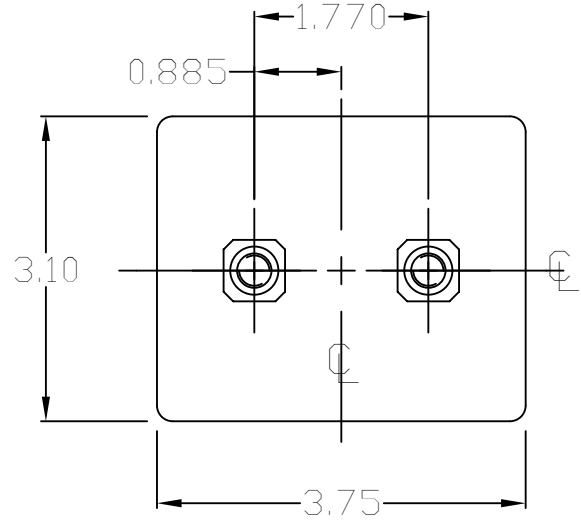

1/4-28 female threaded  
low profile @ spacing of  
1.25 and 2"

M8 threaded copper terminal  
(45 mm spacing standard -  
other dimensions possible)

1/4-28 THRD  
.375" DEEP  
4 PLACES

M8X1.25 STUDS  
2 PLACES