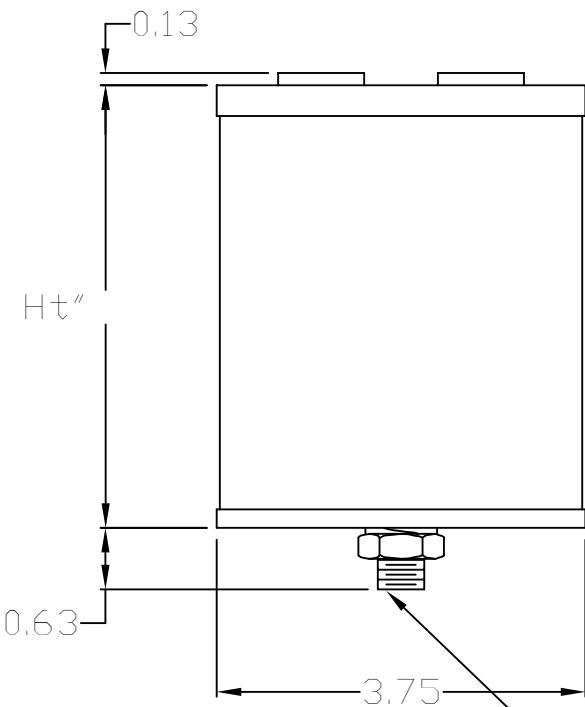

1/4-28 female threaded  
low profile @ spacing of  
1.25 and 2"

M8 threaded copper terminal  
(45 mm spacing standard -  
other dimensions possible)

1/4-28 THRD  
.375" DEEP  
4 PLACES

M8X1.25 STUDS  
2 PLACES