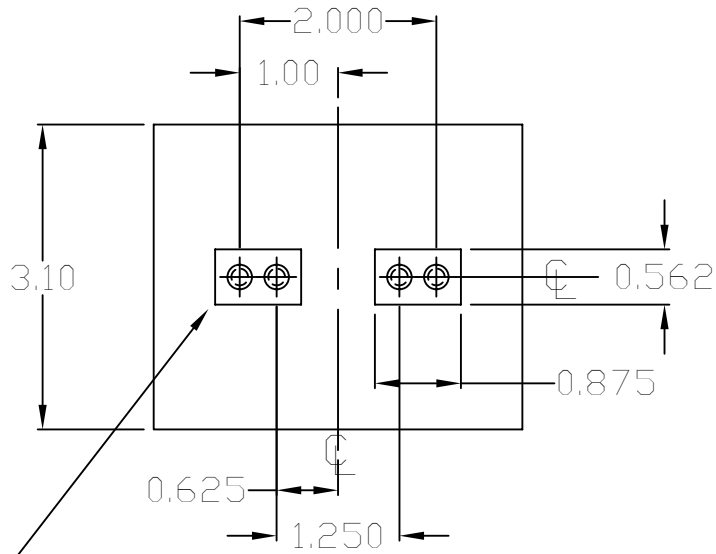

1/4-28 female threaded  
low profile @ spacing of  
1.25 and 2"

M8 threaded copper terminal  
(45 mm spacing standard -  
other dimensions possible)

1/4-28 THRD  
.375" DEEP  
4 PLACES

M8X1.25 STUDS  
2 PLACES